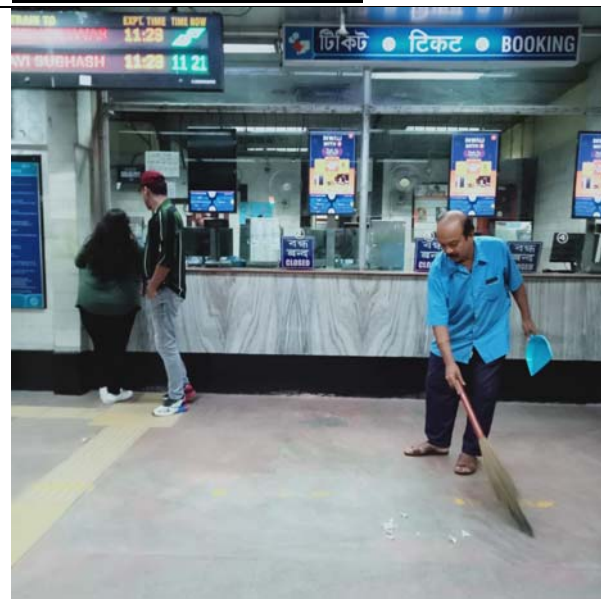

Before Park Street